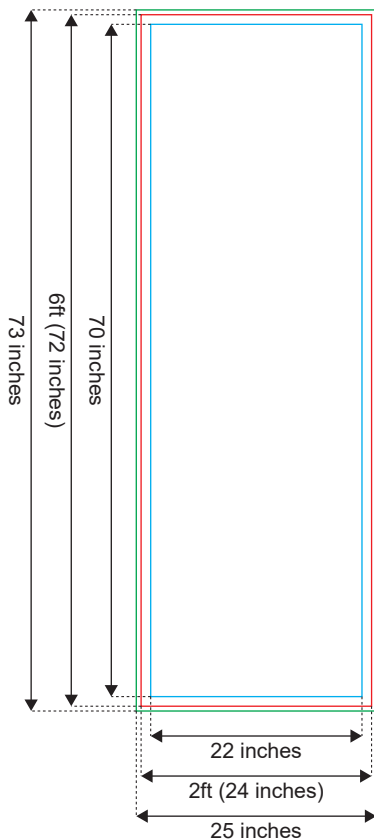

GENERAL ARTWORK DIMENSION

Bleeding: 0.5 inch from all sides of the edges

Bleeding Size : 25 inches x 73 inches

Actual Size : 2ft x 6ft (24 inches x 72 inches) (Only Portrait)

Safe Zone : 22 inches x 70 inches

Remarks: Above artwork design applicable for all offer sizes.

- Bleeding Size
- Trim Size
- Safe Zone

STANDARD CHECKLIST

DOCUMENT / PAGE LAYOUT

- Gear X Stand size is correct.
- Artwork are within the Safe Zone.

MARKING AND TRAPPING

Never apply any crop mark or trapping onto the files.

STANDARD CHECKLIST

FILE FORMAT

Artwork is saved in required file format : Adobe Acrobat Document (*.pdf)

FILE SIZE & RESOLUTION

- File resolution at 100%: 300dpi
- File size at 100%: below 500MB / file

TIFF file resolution : 150dpi
Color mode : process CMYK mode

FONTS

- Curve / Path / Create outline all fonts
- Sans Serif fonts - Arial as guideline, Font Size cannot less than 60.0pts.

LINE WEIGHT

- No lines of less than ≥ 6.0 pts. are used : ≥ 6.0 pts.
- Color : CMYK mode