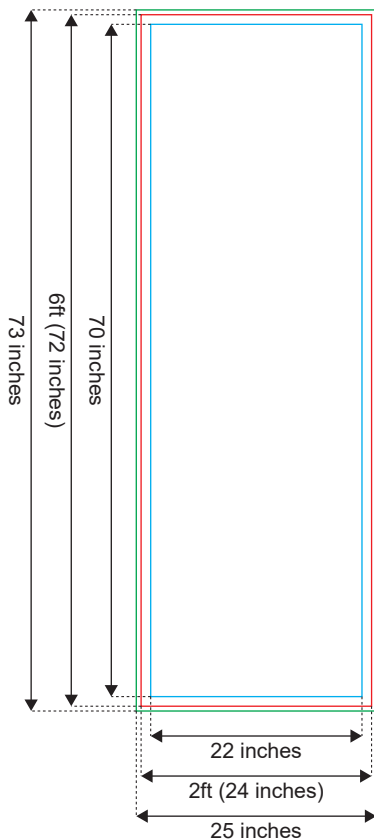

GENERAL ARTWORK DIMENSION

Bleeding: 0.5 inch from all sides of the edges

Bleeding Size : 25 inches x 73 inches
 Actual Size : 2ft x 6ft (24 inches x 72 inches) (Only Portrait)
 Safe Zone : 22 inches x 70 inches

Remarks: Above artwork design applicable for all offer sizes.

— Bleeding Size
 — Trim Size
 — Safe Zone

STANDARD CHECKLIST

DOCUMENT / PAGE LAYOUT

- Round Base Stand size is correct.
- Artwork are within the Safe Zone.

Artwork is saved in required file format : Standard Image Format (*.jpeg)

FILE SIZE & RESOLUTION

- File resolution at 100%: 150dpi
- File size at 100%: above 500MB / file

You are required to flatten the artworks if it consists of various layers or complex design in order to have better control on the file size.

TIFF file resolution : 150dpi
Color mode : process CMYK mode

FONTS

- Curve / Path / Create outline all fonts
- Sans Serif fonts - Arial as guideline, Font Size cannot less than 60.0pts.

LINE WEIGHT

- No lines of less than ≥ 6.0 pts. are used : ≥ 6.0 pts.
- Color : CMYK mode