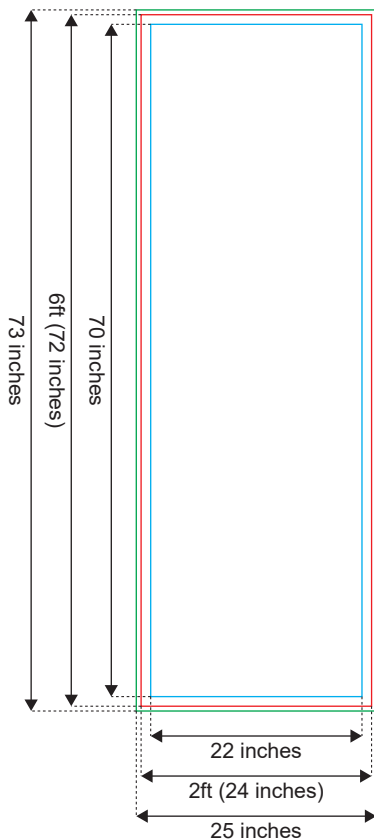

## GENERAL ARTWORK DIMENSION

Bleeding: 0.5 inch from all sides of the edges

Bleeding Size : 25 inches x 73 inches

Actual Size : 2ft x 6ft (24 inches x 72 inches) (Only Portrait)

Safe Zone : 22 inches x 70 inches

Remarks: Above artwork design applicable for all offer sizes.

- Bleeding Size
- Trim Size
- Safe Zone

### FILE SIZE & RESOLUTION

- File resolution at 100%: 300dpi
- File size at 100%: below 500MB / file

You are required to flatten the artworks if it consists of various layers or complex design in order to have better control on the file size.

### FILE SIZE & RESOLUTION

- File resolution at 100%: 150dpi
- File size at 100%: above 500MB / file

You are required to flatten the artworks if it consists of various layers or complex design in order to have better control on the file size.