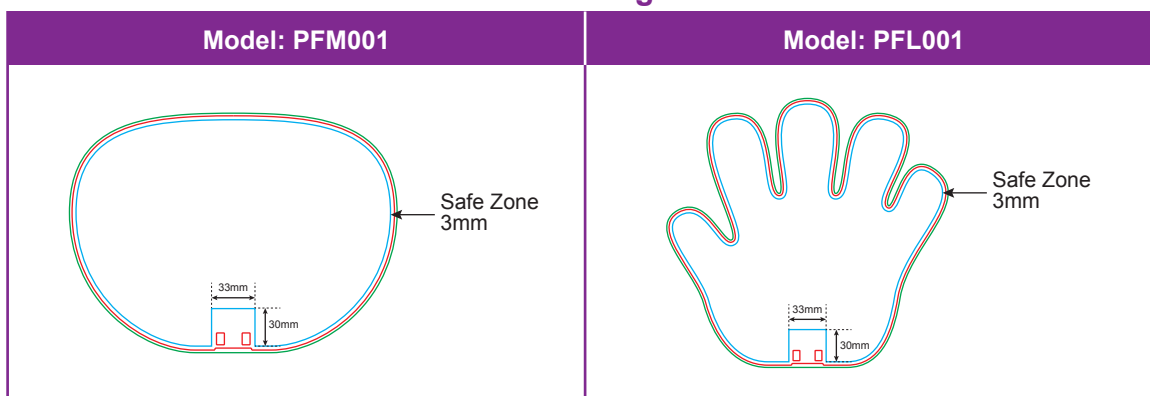

Medium Model

Large Model