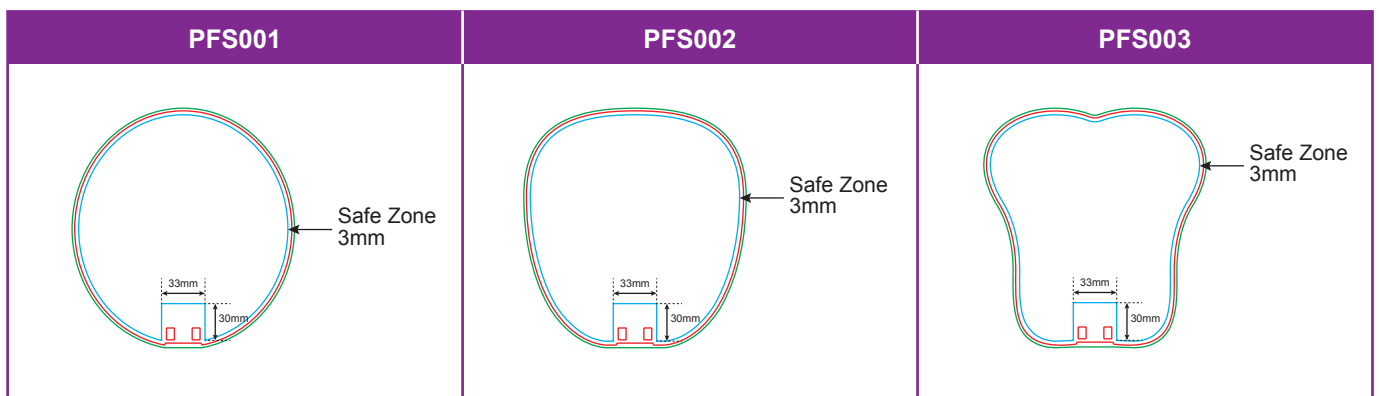

# HAND FAN

- **Bleeding** - Full bleeding **2mm** from all sides of the edges.
- **Safe Zone** - **3mm** from all sides edges.  
- **30mm x 33mm** for PP handle.

Size	Model Code	Actual Size (Height x Width)	Bleeding Size (Height x Width)	Safe Zone Size (Height x Width)
Small	PFS001	178mm x 165mm	182mm x 169mm	172mm x 159mm
	PFS002			
	PFS003			
Medium	PFM001	178mm x 245mm	182mm x 249mm	172mm x 239mm
Large	PFL001	234mm x 245mm	238mm x 249mm	228mm x 239mm

## Small Model

### ■ Line Weight

- Line weight : **≥ 0.25pts** for all lines.
- Color Mode : **Process CMYK mode**