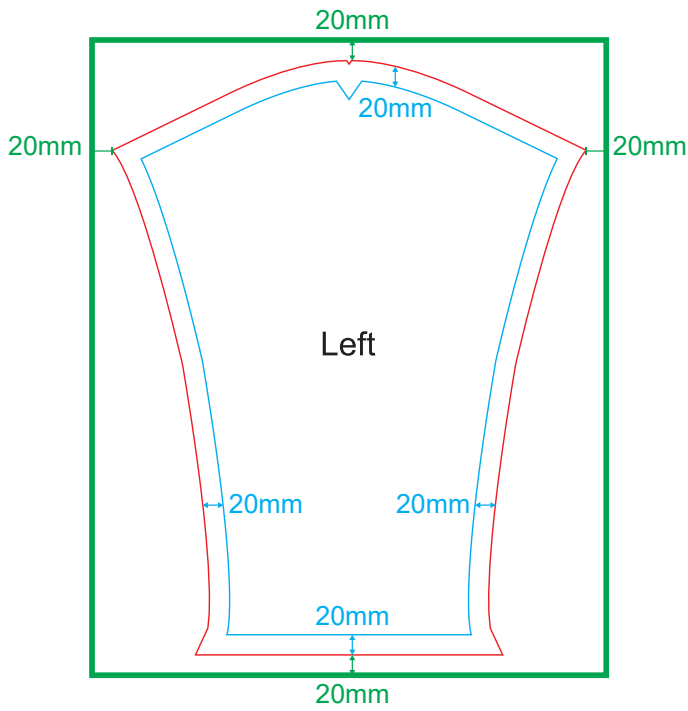

Type	Side	Safe Zone Size (Width x Height)	Open Size (Width x Height)	Bleeding Size (Width x Height)
Muslimah Round Neck	Front	616mm x 853mm	660mm x 899mm	770mm x 927mm
	Back	616mm x 860mm	660mm x 902mm	770mm x 927mm

Safe Zone : **20mm** from all sides of the edge

Bleeding : **55mm** from Left, Right

: **5mm** from Top edge

: **20mm** from Bottom edge

GENERAL ARTWORK DIMENSION - MUSLIMAH SLEEVE

Type	Side	Safe Zone Size (Width x Height)	Open Size (Width x Height)	Bleeding Size (Width x Height)
Muslimah Sleeve	Left	413mm x 549mm	470mm x 589mm	510mm x 630mm
	Right	413mm x 549mm	470mm x 589mm	510mm x 630mm

STANDARD CHECKLIST

ARTWORK

- Vector & JPEG (minimum 300dpi for JPEG format)

FONTS

- Normal Font Size: Minimum 10 pts
- Reverse Font Size: Minimum 15 pts

LINE WEIGHT

- Normal Line Thickness: Minimum 1 pts
- Reverse Line Thickness: Minimum 2 pts

FILE PREPARATION

Print Color	Print Side	File
4C	4C + 4C (Both Sides)	<p><u>only 1 file (1 page), consist of:</u></p> <ul style="list-style-type: none"> Muslimah Round Neck (Artwork) - Front Muslimah Round Neck (Artwork) - Back Muslimah Sleeve (Artwork) - Left Muslimah Sleeve (Artwork) - Right Neck Line (Only 1 color is allow)