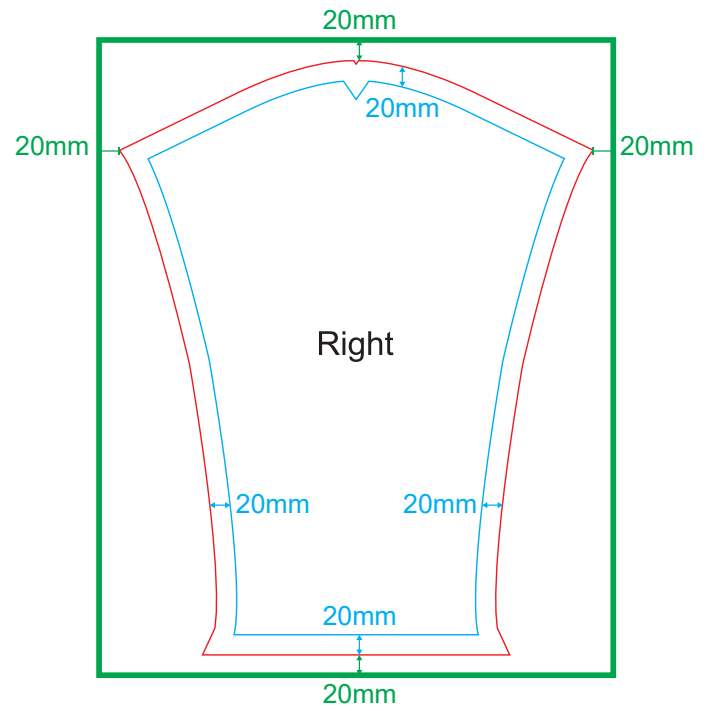

Type	Side	Safe Zone Size (Width x Height)	Open Size (Width x Height)	Bleeding Size (Width x Height)
Muslimah Round Neck	Front	616mm x 853mm	660mm x 899mm	770mm x 927mm
	Back	616mm x 860mm	660mm x 902mm	770mm x 927mm

Safe Zone : **20mm** from all sides of the edge

Bleeding : **55mm** from Left, Right

: **5mm** from Top edge

: **20mm** from Bottom edge

GENERAL ARTWORK DIMENSION - MUSLIMAH SLEEVE

Type	Side	Safe Zone Size (Width x Height)	Open Size (Width x Height)	Bleeding Size (Width x Height)
Muslimah Sleeve	Left	413mm x 549mm	470mm x 589mm	510mm x 630mm
	Right	413mm x 549mm	470mm x 589mm	510mm x 630mm

FILE PREPARATION

Print Color	Print Side	File
4C	4C + 4C (Both Sides)	<p><u>only 1 file (1 page), consist of:</u></p> <ul style="list-style-type: none"> Muslimah Round Neck (Artwork) - Front Muslimah Round Neck (Artwork) - Back Muslimah Sleeve (Artwork) - Left Muslimah Sleeve (Artwork) - Right Neck Line (Only 1 color is allow)