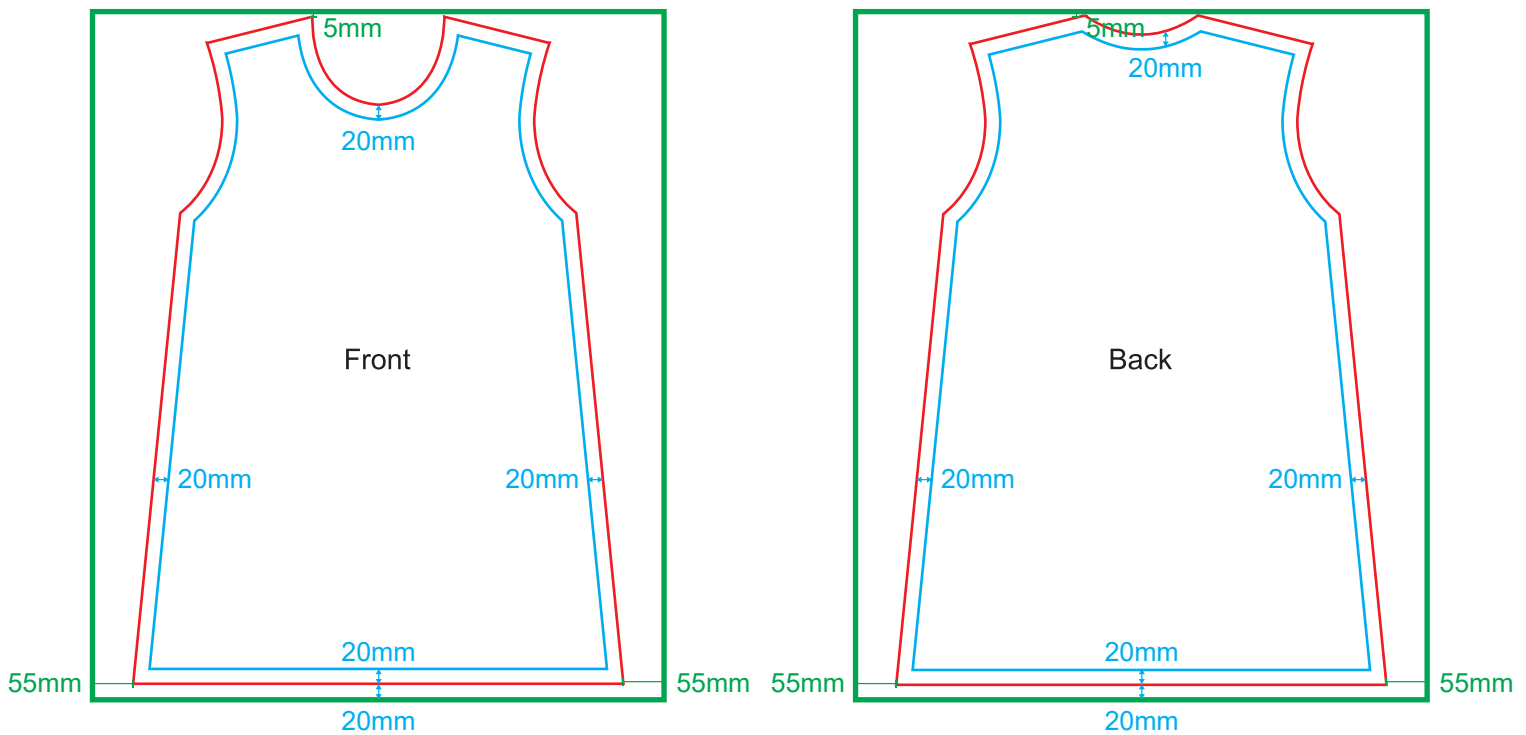

GENERAL ARTWORK DIMENSION - MUSLIMAH ROUND NECK

Please use our website e-template to design the artwork in order to ensure there is error free. Only M Size Template is provided to design, while our designer team will help you adjust to others of your T-Shirt order size.

Type	Side	Safe Zone Size (Width x Height)	Open Size (Width x Height)	Bleeding Size (Width x Height)
Muslimah Round Neck	Front	616mm x 853mm	660mm x 899mm	770mm x 927mm
	Back	616mm x 860mm	660mm x 902mm	770mm x 927mm

Safe Zone : **20mm** from all sides of the edge

Bleeding : **55mm** from Left, Right

: **5mm** from Top edge

: **20mm** from Bottom edge

GENERAL ARTWORK DIMENSION - MUSLIMAH SLEEVE

Type	Side	Safe Zone Size (Width x Height)	Open Size (Width x Height)	Bleeding Size (Width x Height)
Muslimah Sleeve	Left	413mm x 549mm	470mm x 589mm	510mm x 630mm
	Right	413mm x 549mm	470mm x 589mm	510mm x 630mm

FILE PREPARATION

Print Color	Print Side	File
4C	4C + 4C (Both Sides)	<p><u>only 1 file (1 page), consist of:</u></p> <ul style="list-style-type: none"> Muslimah Round Neck (Artwork) - Front Muslimah Round Neck (Artwork) - Back Muslimah Sleeve (Artwork) - Left Muslimah Sleeve (Artwork) - Right Neck Line (Only 1 color is allow)