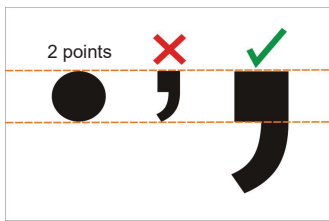

STANDARD CHECKLIST

ARTWORK

- Vector & JPEG (minimum 300dpi for JPEG format)

FONTS

- Normal Font Size: Minimum 10 pts
- Reverse Font Size: Minimum 15 pts

LINE WEIGHT

- Normal Line Thickness: Minimum 1 pts
- Reverse Line Thickness: Minimum 2 pts

DOT

- Normal Dot Thickness: Minimum 2 pts

- Reverse Dot Thickness: Minimum 3 pts
- Gap Between Line and Dot: Minimum 2pts

COLOR

- Individual Font and Line color must be in ONE COLOR only, to avoid wording blurry problem.
- CMYK max 240% to avoid Ink dirty.

Important Notes for 4C Printing:

Printing onto T-Shirt is significantly different than printing on paper, It is using sublimation process onto the material. The print output couldn't exactly same as the artwork you have submitted through online due to sublimation technology, the product outcome will be slightly grainy, darker or lighter and the resolution couldn't 100% clear as the screen preview. While lighter shades outcome might appear lighter or less visible compare to screen artwork.