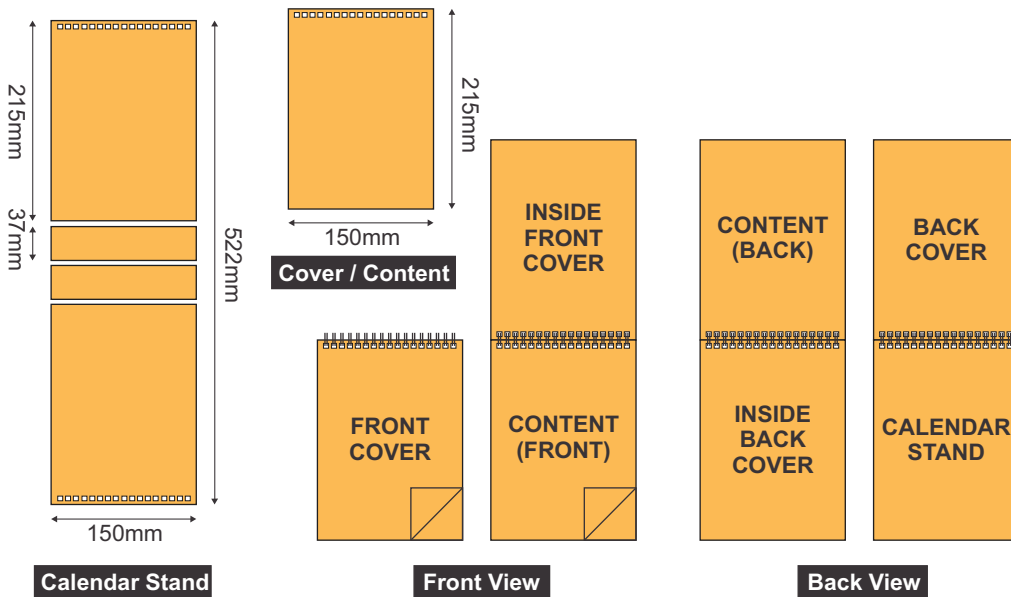

*Not available for Simili 140gsm

Product Size Template

WDCH 001 (Portrait)

Product Size Template

WDCH 002 (Landscape)

HARD STAND WIRE-O CALENDAR WITH HOT STAMPING (Custom Design)

PRODUCT SPECIFICATION

Product Type	Part	Size (mm) (height x width)	Paper Type	Print Side	Print Colour	Finishing (compulsory)	Quantity (set)	Process Day (excluding order day & receive day)
Hard Stand Wire-O Calendar with Hot Stamping	Calendar Stand	DCHS 001 215 x 150	Hard Stand 700gsm	-	-	- Hot Stamping (Gold) 35mm x 126mm (Front View and Back View)	10 20 30 40 50	Normal Order (Custom Design Content) 6 days (10 - 2,000 sets)
	Cover + Content	DCHS 001 170 x 150	Art Card - 230gsm (2 sides coated)	Cover 2 sides x 1 sheet Contents 2 sides x 6 sheets Ready Content: Chinese (2 sides x 6 sheets)	4C (Both)	- Gloss Water Based Varnish - Collating - Wire-O Hole Punching - Wire-O Binding (Black) 3/8"	100 200 300 400 500 600 700 800 900 1,000 1,500 2,000 3,000 4,000 5,000	