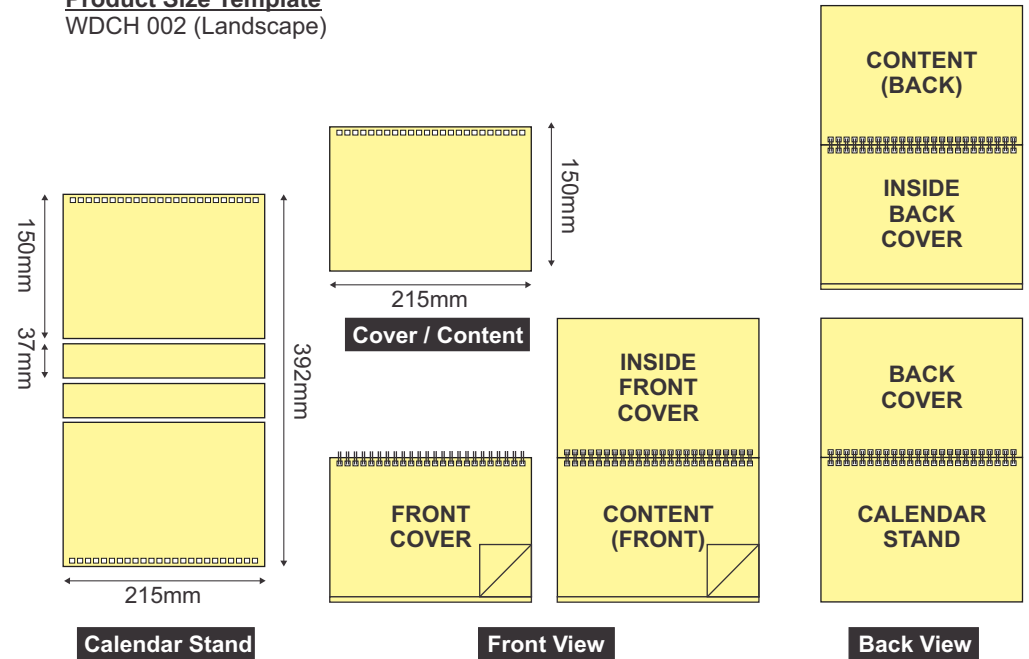

*Not available for Simili 140gsm

Product Size Template

WDCH 001 (Portrait)

Product Size Template

WDCH 002 (Landscape)

HARD STAND WIRE-O CALENDAR WITH HOT STAMPING (Custom Design)

PRODUCT SPECIFICATION

Product Type	Part	Size (mm) (height x width)	Paper Type	Print Side	Print Colour	Finishing (compulsory)	Quantity (set)	Process Day (excluding order day & receive day)
Hard Stand Wire-O Calendar with Hot Stamping	Calendar Stand	DCHS 001 215 x 150	Hard Stand 700gsm	-	-	- Hot Stamping (Gold) 35mm x 126mm (Front View and Back View)	10 20 30 40 50	Normal Order (Custom Design Content) 6 days (10 - 2,000 sets)
	Cover + Content	DCHS 001 170 x 150	Art Card - 230gsm (2 sides coated)	Cover 2 sides x 1 sheet Contents 2 sides x 6 sheets Ready Content: Chinese (2 sides x 6 sheets)	4C (Both)	- Gloss Water Based Varnish - Collating - Wire-O Hole Punching - Wire-O Binding (Black) 3/8"	100 200 300 400 500 600 700 800 900 1,000 1,500 2,000 3,000 4,000 5,000	