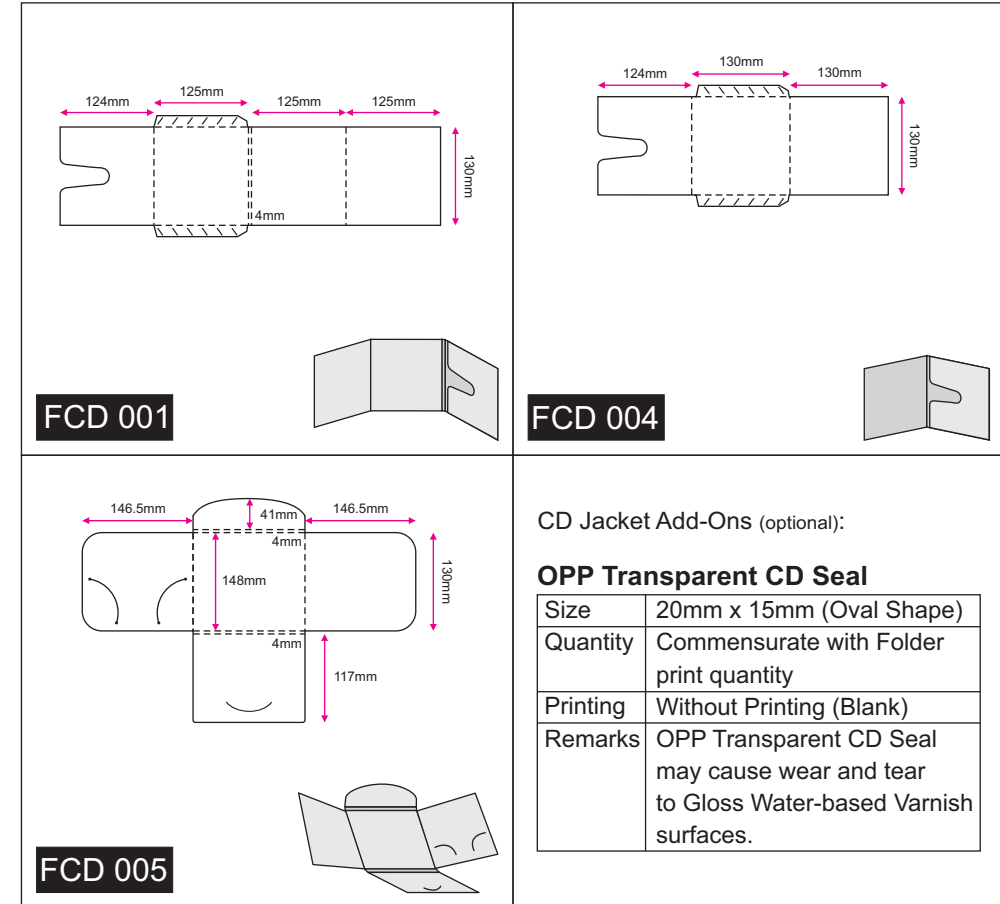

CD Jacket

CD Jacket Add-Ons (optional):

OPP Transparent CD Seal

Size	20mm x 15mm (Oval Shape)
Quantity	Commensurate with Folder print quantity
Printing	Without Printing (Blank)
Remarks	OPP Transparent CD Seal may cause wear and tear to Gloss Water-based Varnish surfaces.