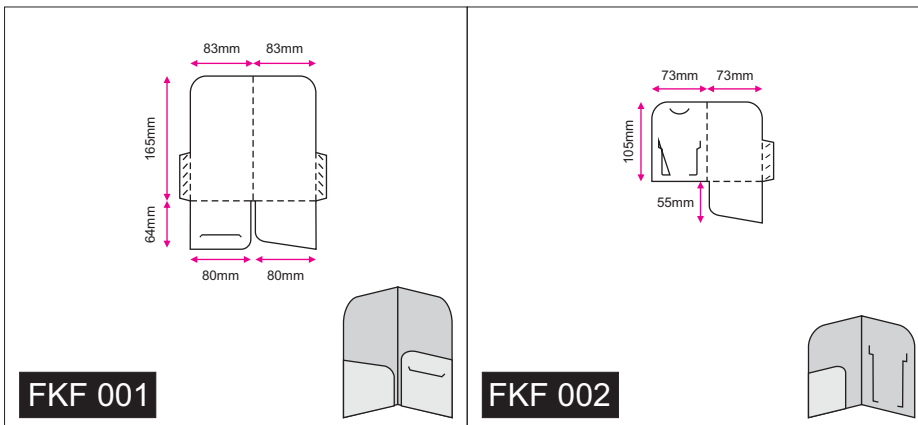

Document Folder

Key Folder

CD Jacket

CD Jacket Add-Ons (optional):

OPP Transparent CD Seal

Size	20mm x 15mm (Oval Shape)
Quantity	Commensurate with Folder print quantity
Printing	Without Printing (Blank)
Remarks	OPP Transparent CD Seal may cause wear and tear to Gloss Water-based Varnish surfaces.