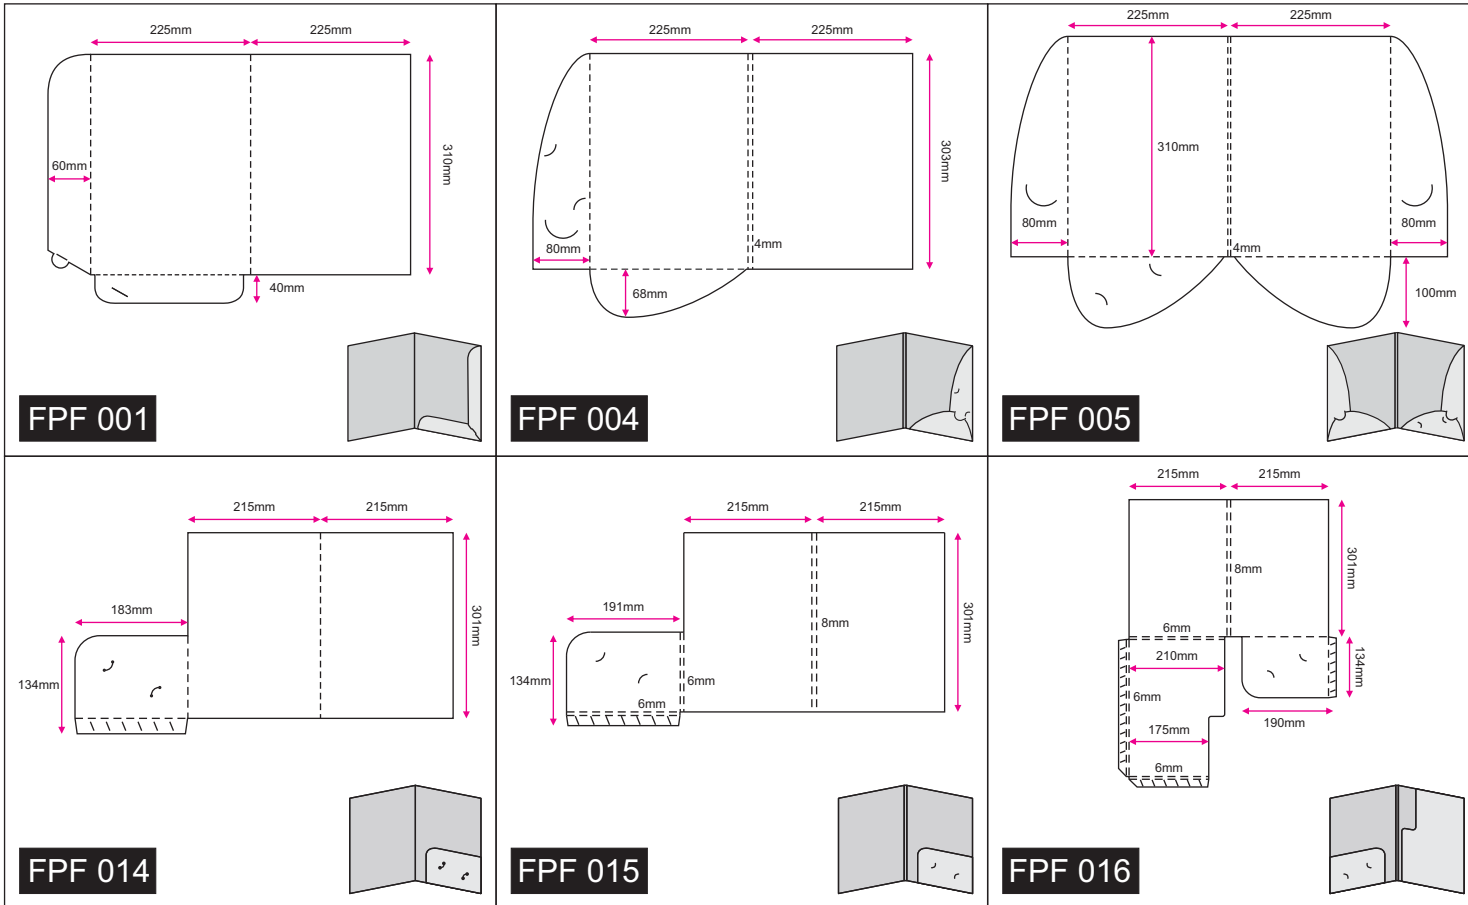

Presentation Folder