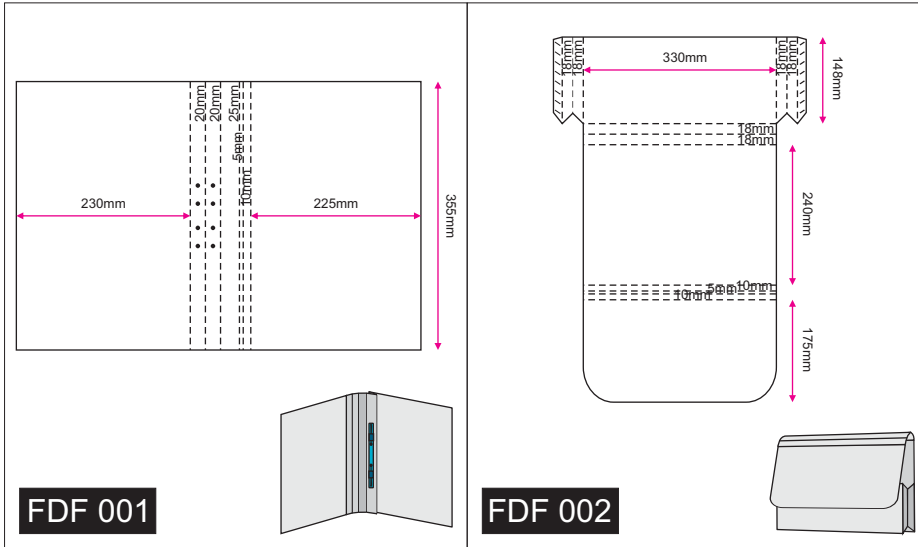

Document Folder